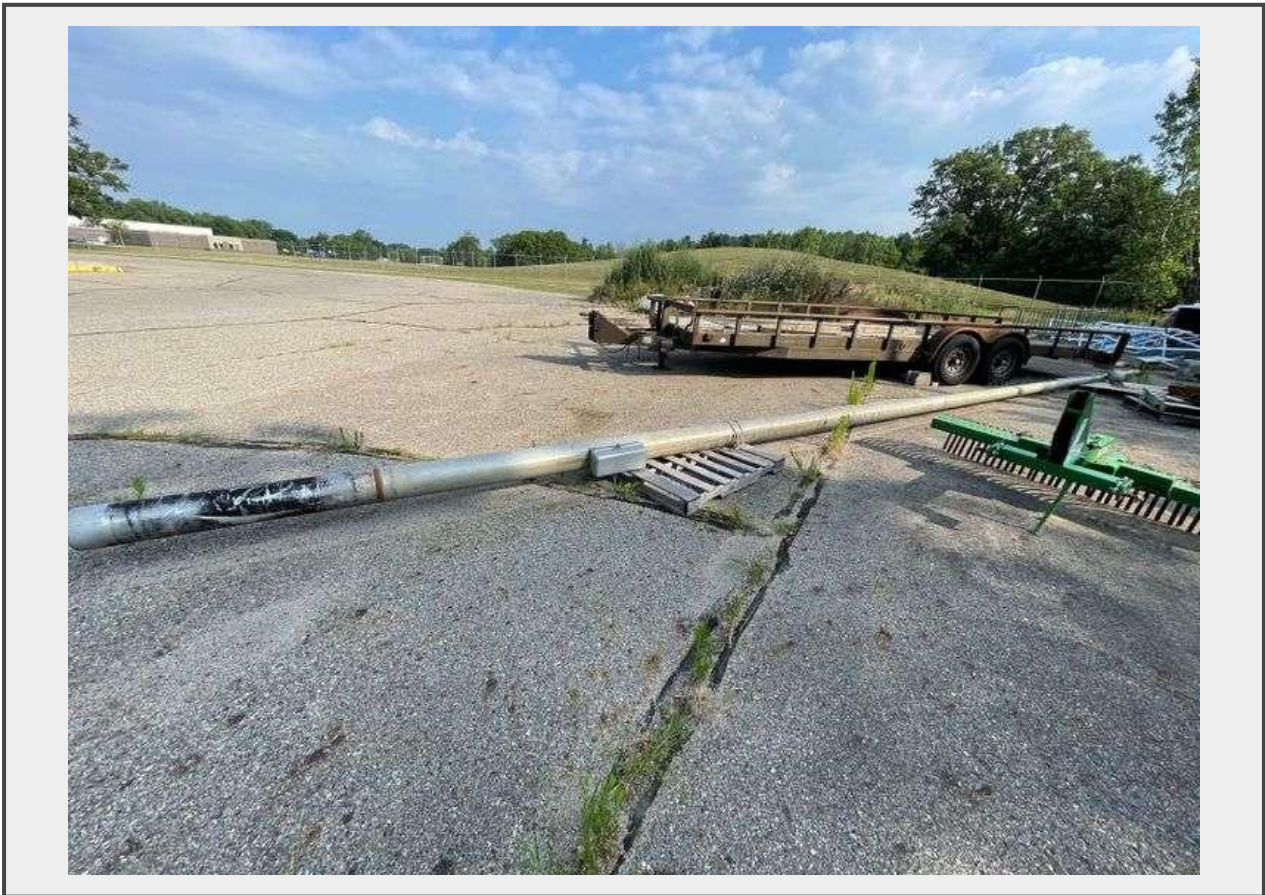

**Sale Name:** Grand Ledge Public Schools, MI

**LOT L2 - FIELD LIGHTS AND FLAG POLE**

**Description**

STADIUM LIGHTS FROM ATHLETIC FIELD

-70 FT. TALL

-8 FT. BASE

-DIRECT WIRE

-QTY: 4

-WORKED WHEN LAST USED, REPLACED DUE TO NEW UNITS ON FIELD

FLAG POLE

-NO KNOWN ISSUES, PULLED DUE TO NOT BEING USED

**\*\*Due to the fact that we are NOT certified mechanics, and the information provided above is given to us from the seller, IT IS YOUR RESPONSIBILITY**