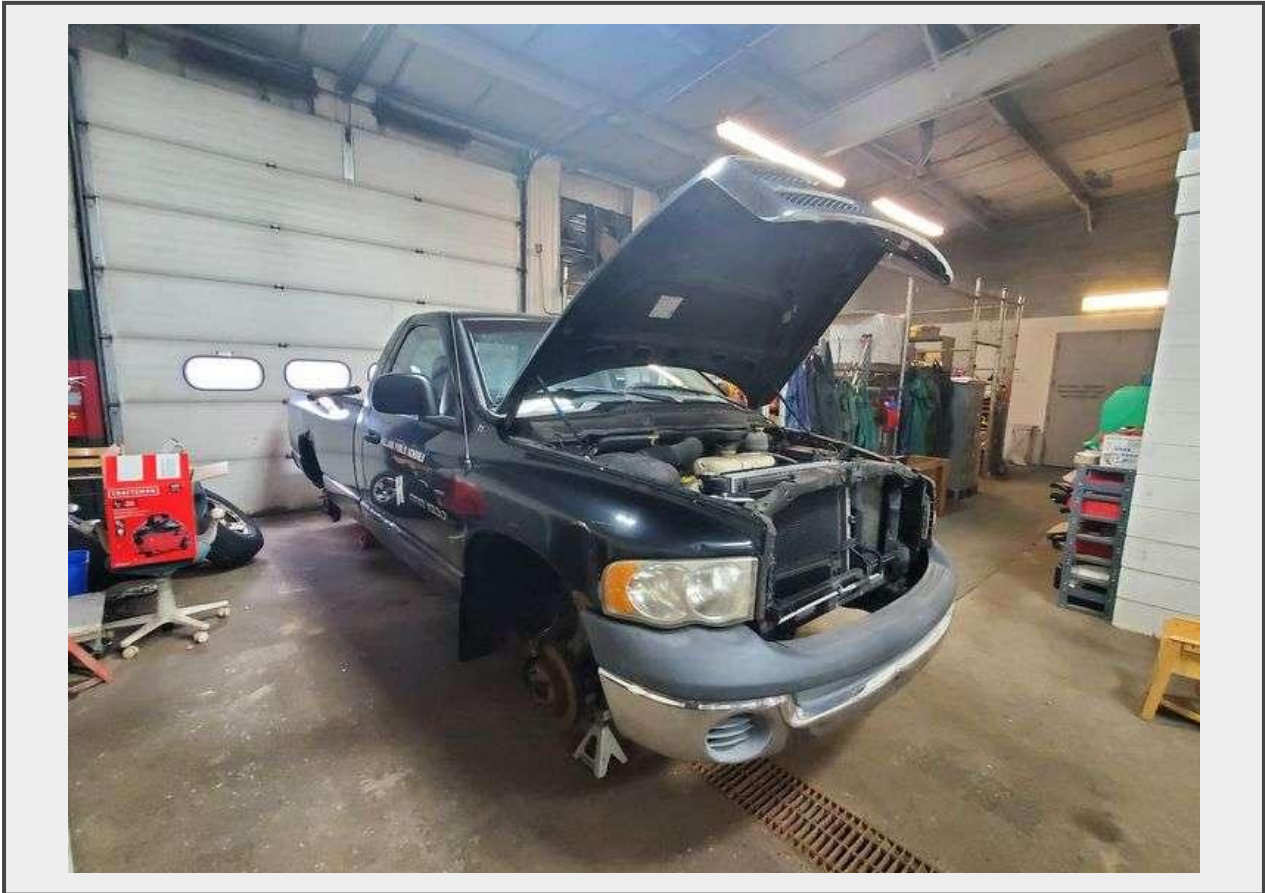

Sale Name: Holland Public Schools, MI

LOT LT1 - 2002 DODGE RAM W/ 5.9L

Year 2002

Make DODGE

Model RAM

Engine 5.9L

Brakes HYD

Description

VEH #: T1

YEAR: 2002

MAKE: DODGE

MODEL: RAM

ENGINE: 5.9L

FUEL TYPE: GAS

TRANSMISSION (AUTO/MANUAL): AUTO

BRAKES (AIR OR HYD): HYD

MILES: UNKNOWN

VIN#: 1D7HU16Z62J248050

NOTES: RUNS ROUGH, NO TAILGATE, UNKNOWN MILEAGE, RUST, SELLER SAYS THAT 4 TIRES ARE INCLUDED AND WILL BE REMOUNTED BEFORE PICKED UP

Quantity: 1

CIS AUCTIONS

<https://bids.cisauctions.com/>