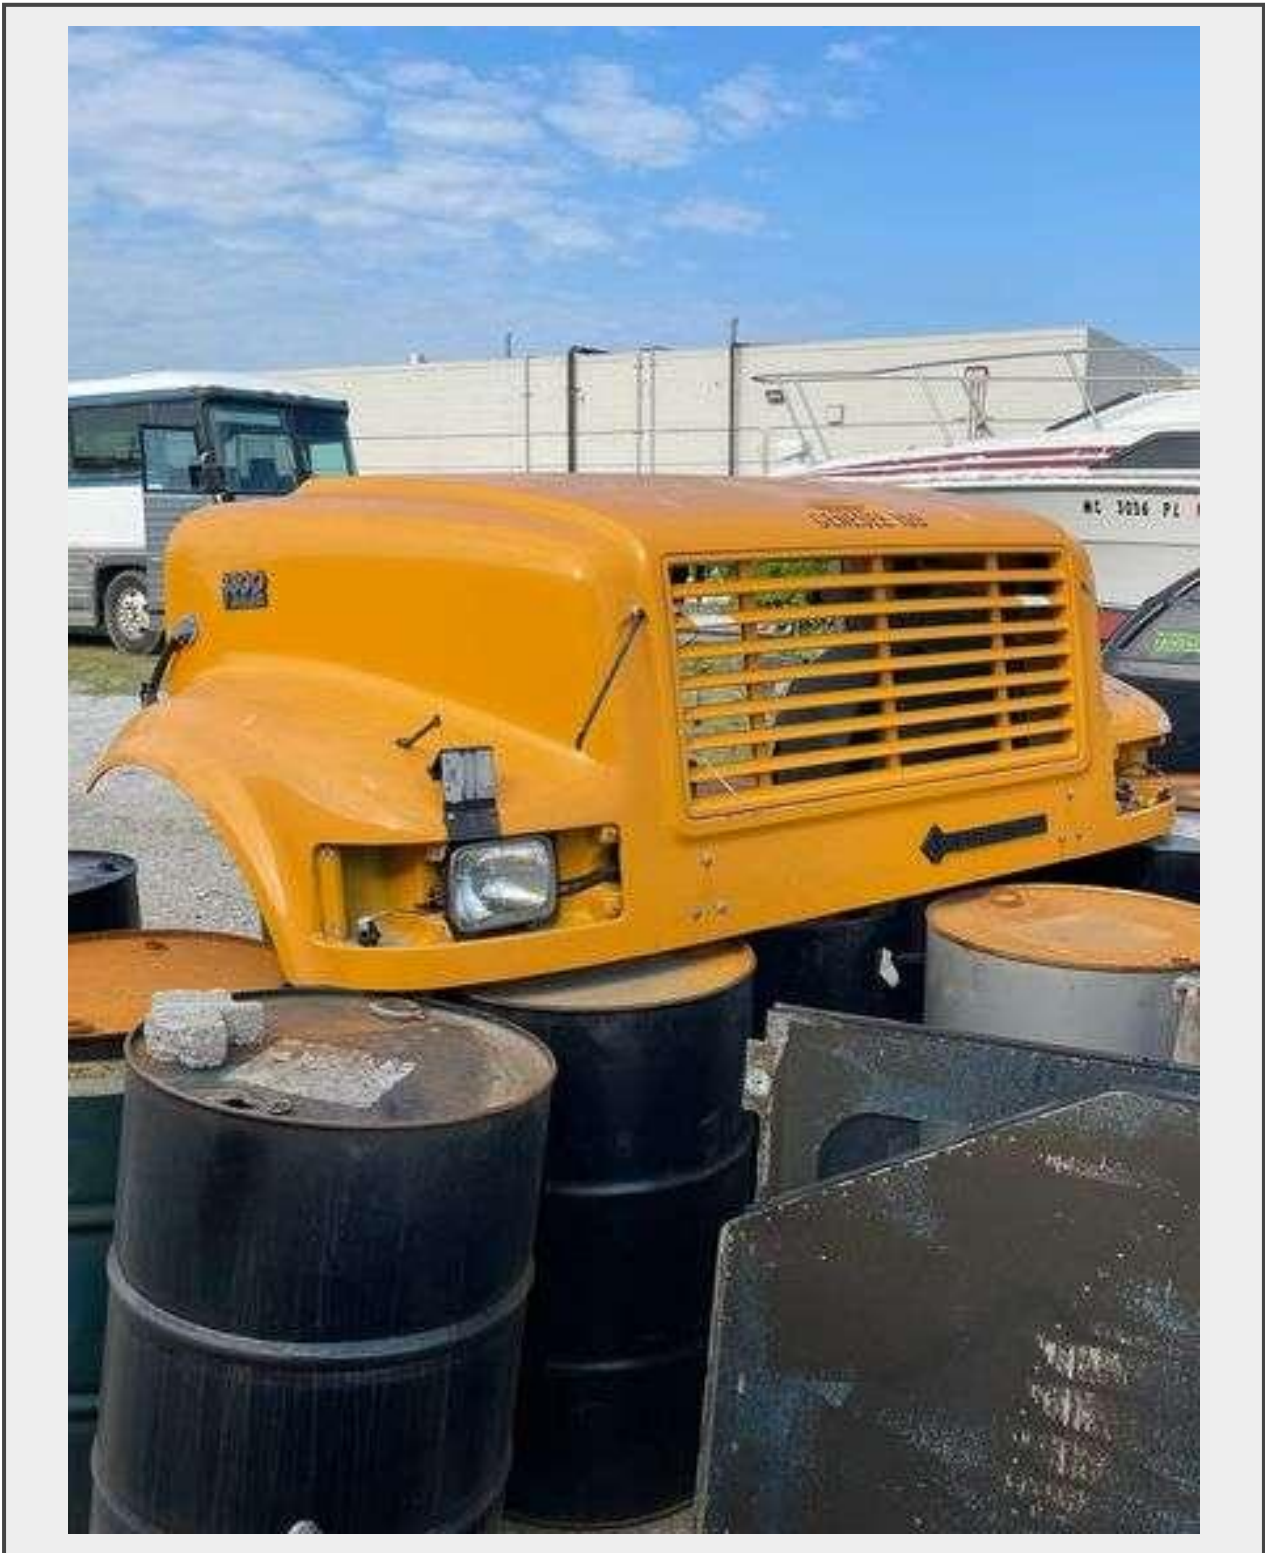

Sale Name: Macomb Transportation

LOT L1 - MISCELLANEOUS ITEMS

Description

BED LINER

WHEELCHAIR LIFT-NO CONTROLS, TAKEN OUT IN 2015, WORKS

2 HOODS FOR AN INTERNATIONAL BUS

Quantity: 1

CIS AUCTIONS